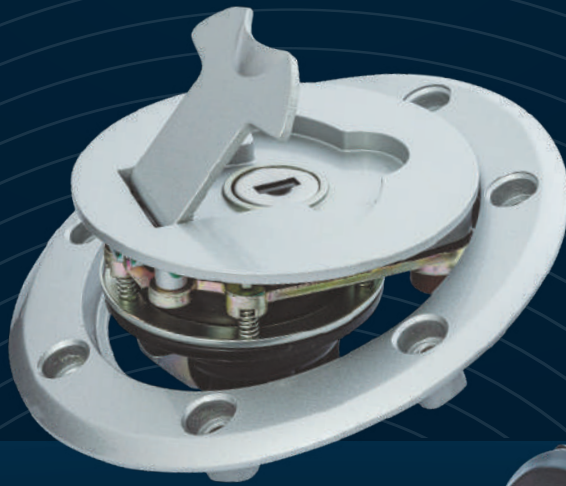

LOCKS

NEW PRODUCTS LAUNCH

SEGMENT	OE	PART NO.	OE PART NUMBER	DESCRIPTION	M.R.P./PCS.	PACK SIZE	STD.PKG.
2W	YAMAHA	KT-2319GZ	BCLXH2501000	LOCK KIT YAMAHA FZ-X BS-4 (S/3)	1506	10	1
2W	YAMAHA	KT-2319Z	B4GXH2502000	LOCK KIT YAMAHA FZ VER. 3 (S/3)	1478	10	1
2W	YAMAHA	FC-4918	1GCF46101000	FT CAP RAY/FASCNO/ ALPH W/O KEY	114	10	10
2W	YAMAHA	KT-2221LZ	BCWXH2500000	LOCK KIT YAMAHA R15 V4 BS6	1591	10	1
2W	YAMAHA	KT-2051GZ	P7150350	LOCK KIT TVS XL 100 BS-6 (S/5)	682	10	10
2W	YAMAHA	KT-2218JZ	ND210030	LOCK KIT TVS STARSPORTS KS BS4	1094	10	1
2W	YAMAHA	KT-2218KZ	ND210020	LOCK KIT TVS STARSPORTS ES BS6	1043	10	1
2W	YAMAHA	KT-2315GZ	52JD0643	LOCK KIT PULSAR 135 BS4	1,329	10	1
2W	YAMAHA	KT-2315HZ	DK181099	LOCK KIT PULSAR 220 BS6	1,618	10	1