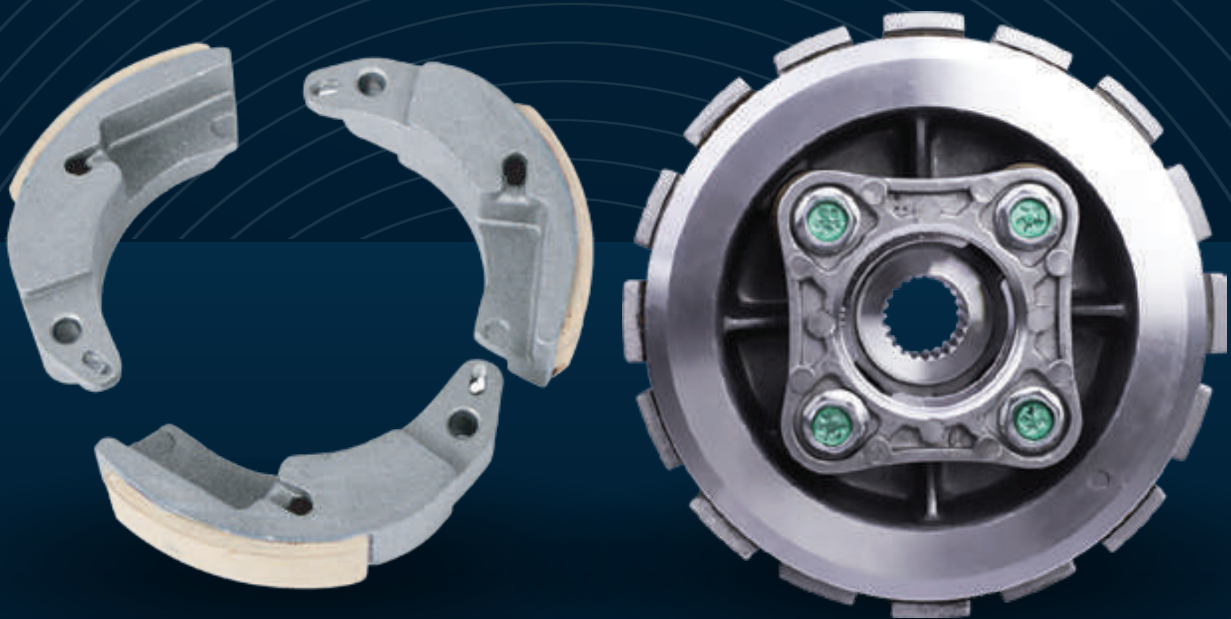

CLUTCH SHOES, CLUTCH PLATES & CLUTCH ASSEMBLY